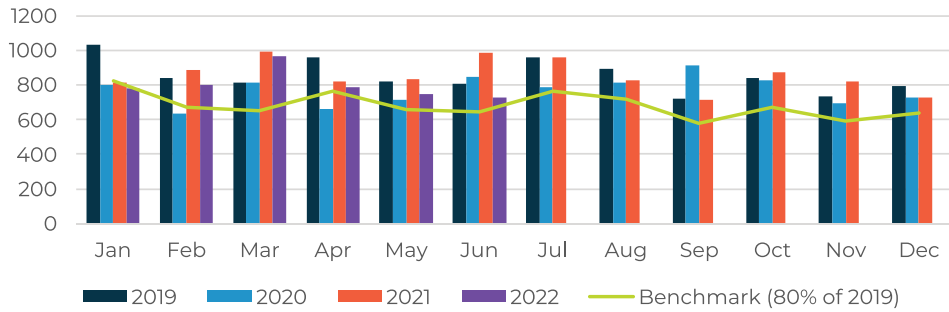

COMMUNITY VITALS

Capital Penny Sales Tax

GSP Passengers

GSP Air Cargo

Morgan Square Visitors

COMMUNITY VITALS

Building Permits

H-Tax Spartanburg County